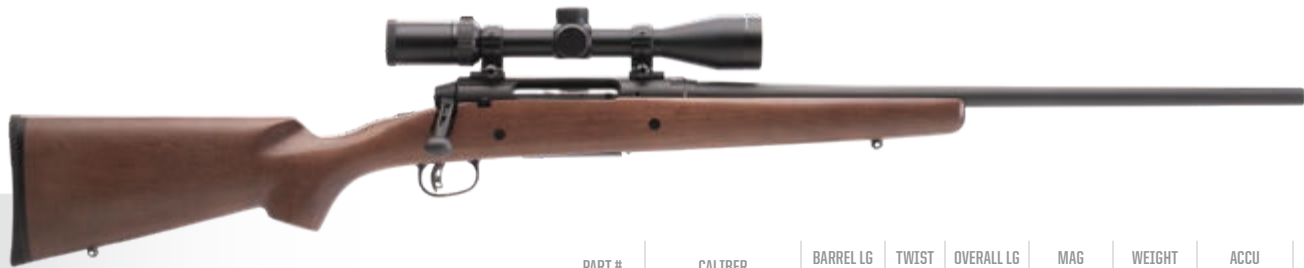

AXIS II XP HARDWOOD

Boys Hardwood Stock // AccuTrigger // Matte Black Carbon
Steel Sporter Barrel // 3-9x40 Bushnell Banner Scope
Mounted & Boresighted // Detachable Box Magazine
Length of Pull = 13.5"

PART #	CALIBER	BARREL LG (IN/CM)	TWIST RATE	OVERALL LG (IN/CM)	MAG CAPACITY	WEIGHT (LB/KG)	ACCU TRIGGER ADJ.	MSRP
22549	223 REM.	22/55,9	9	43.9/111,5	4	8.1/3,7	2.5-6LBS	$619
22550	22-250 REM.	22/55,9	12	43.9/111,5	4	8.1/3,7	2.5-6LBS	$619
22551	243 WIN.	22/55,9	9,25	43.9/111,5	4	8.1/3,7	2.5-6LBS	$619
22678	6.5 CREEDMOOR	22/55,9	8	43.9/111,5	4	8.1/3,7	2.5-6LBS	$619
22552	7MM-08 REM.	22/55,9	9,5	43.9/111,5	4	8.1/3,7	2.5-6LBS	$619
22553	308 WIN.	22/55,9	10	43.9/111,5	4	8.1/3,7	2.5-6LBS	$619
22554	25-06 REM.	22/55,9	10	43.9/111,5	4	8.1/3,7	2.5-6LBS	$619
22555	270 WIN.	22/55,9	10	43.9/111,5	4	8.1/3,7	2.5-6LBS	$619
22556	30-06 SPRG	22/55,9	10	43.9/111,5	4	8.1/3,7	2.5-6LBS	$619