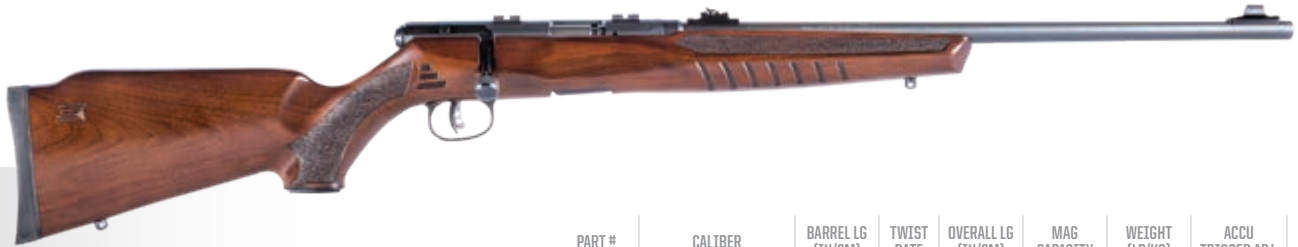

B SERIES G

Hardwood Stock // AccuTrigger // Carbon Steel Sporter Barrel
// Rotary Magazine // Adjustable Iron Sights
Length of Pull = 13.5"

PART #	CALIBER	BARREL LG (IN/CM)	TWIST RATE	OVERALL LG (IN/CM)	MAG CAPACITY	WEIGHT (LB/KG)	ACCU TRIGGER ADJ.	MSRP
70810	17 HMR	21 / 53,3	9	39.8 / 101,0	10	6.4 / 2,9	2.5-6LBS	$489
70210	22 LR	21 / 53,3	16	39.8 / 101,1	10	6.4 / 2,9	2.5-6LBS	$469
70510	22 WMR	21 / 53,3	9	39.8 / 101,1	10	6.4 / 2,9	2.5-6LBS	$489