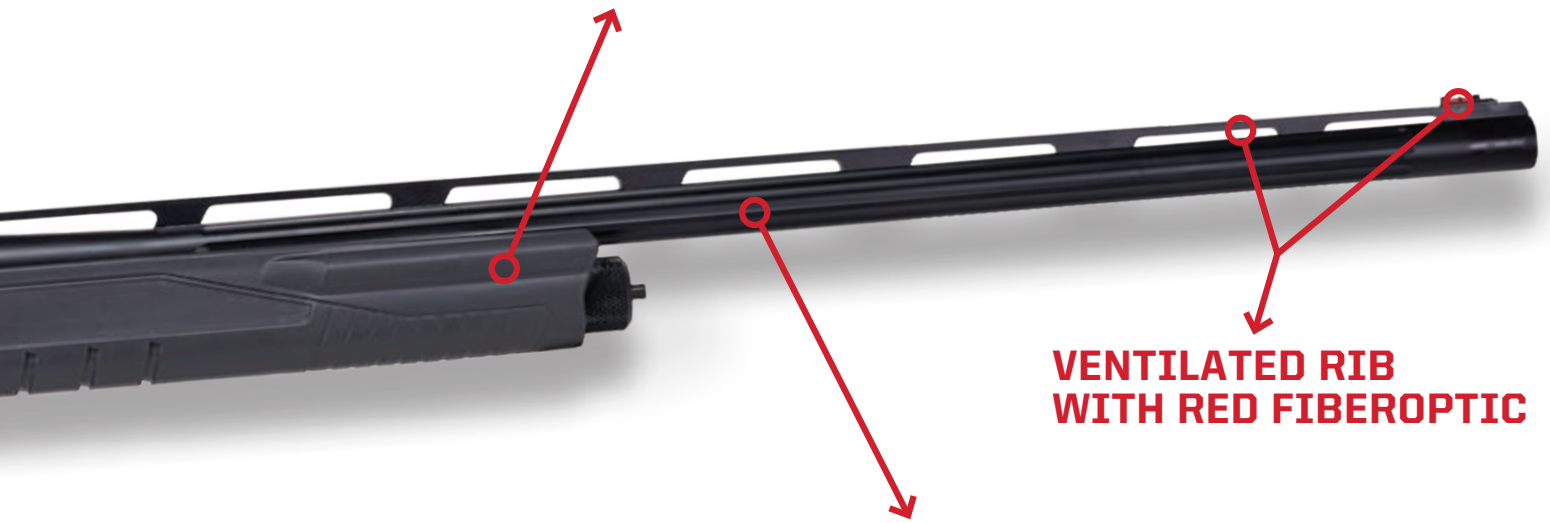

COMPETITION-READY, EASY LOADING MAGAZINE PORT

The beveled loading port, angled trigger housing, receiver, and elevator are designed for easy and rapid loading of cartridges.

STOCK ROD BUFFER

The stock rod buffer is designed to reduce felt recoil and extend the life of the action bar assembly.
(Patent pending)

**VENTILATED RIB
WITH RED FIBEROPTIC**

ONE-PIECE LIGHTWEIGHT BOLT CARRIER

The action bar assembly, including the pusher sleeve, is laser welded to the carrier for increased strength and ease of assembly and disassembly. These components are then chrome plated for enhanced functionality and ease of cleaning.