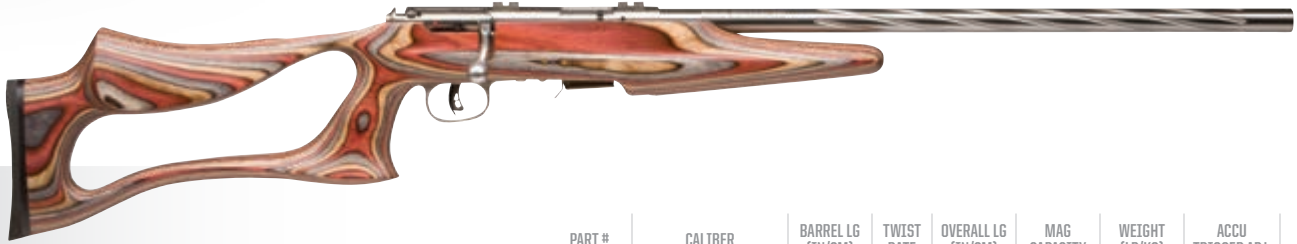

Royal Jacaranda Laminate Stock // AccuTrigger // Carbon Steel Spiral Fluted Heavy Barrel // Detachable Box Magazine
Length of Pull = 13.75"

| PART # | CALIBER | BARREL LG (IN/CM) | TWIST RATE | OVERALL LG (IN/CM) | MAG CAPACITY | WEIGHT (LB/KG) | ACCU TRIGGER ADJ. | MSRP |
|--------|---------|-------------------|------------|--------------------|--------------|----------------|-------------------|-------|
| 92745 | 22 WMR | 21 / 53,3 | 16 | 40 / 101,6 | 5 | 6.8 / 3,1 | 2.5-6LBS | \$575 |
| 96770 | 17HMR | 21 / 53,3 | 9 | 40 / 101,6 | 5 | 6.9 / 3,1 | 2.5-6LBS | \$575 |