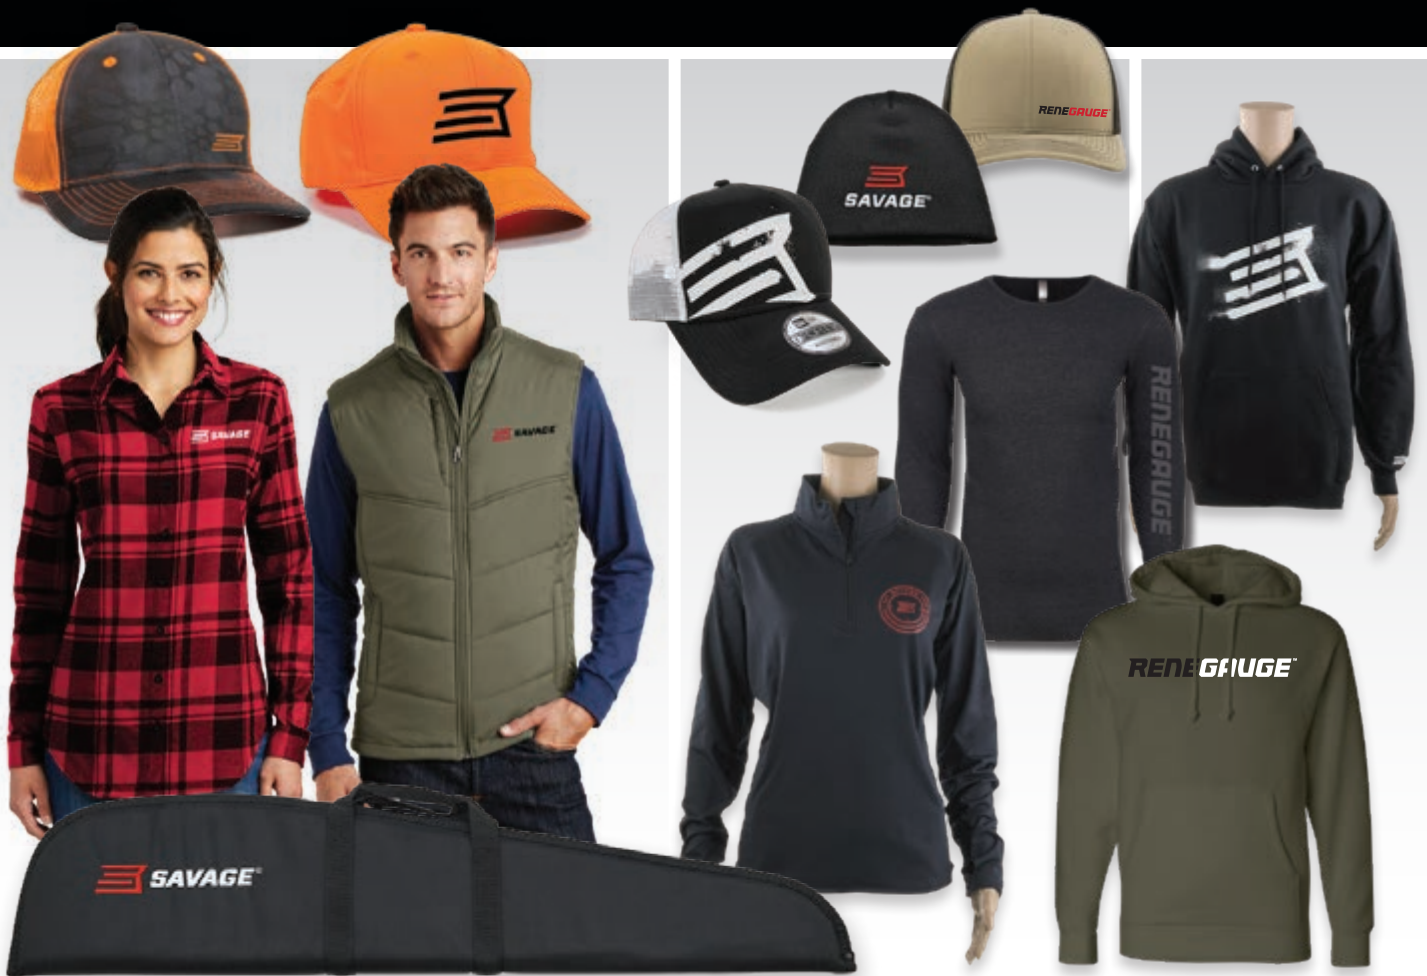

SHOW YOUR SAVAGE PRIDE

STORE.SAVAGEARMS.COM

SAVAGE®